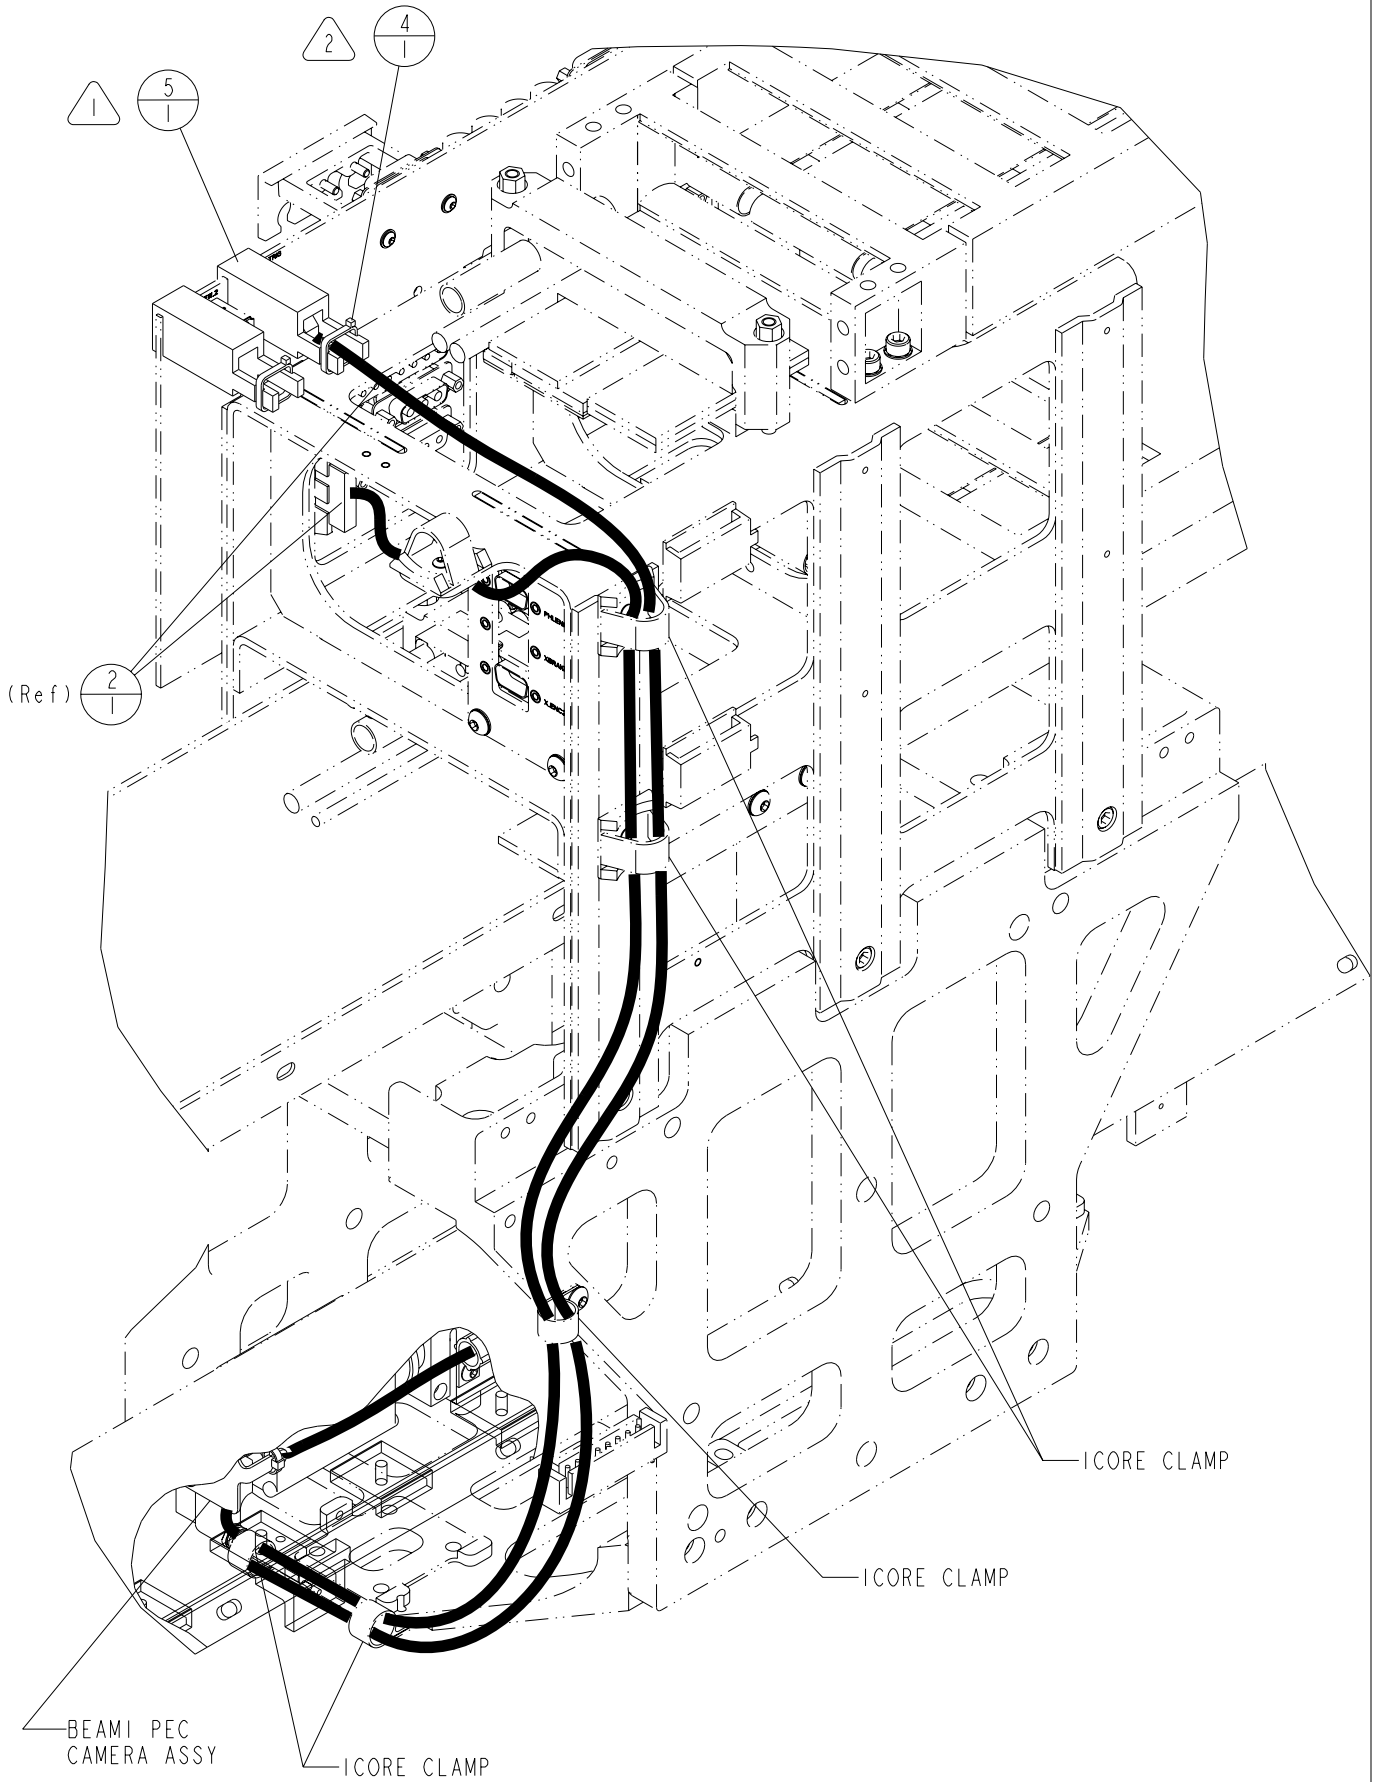

SLIDE PEC CAMERA
INTO BASE OF CARRIAGE
SPYDER TO ASSEMBLE

NOTES

BAG AND ATTACH.

USE CABLE TIE TO SECURE CABLE TO FIREWIRE HOLDER.

ADHESIVES AND LUBRICANTS

LOCTITE 222 THREADLOCKER

DET NO.	ITEM NO.	DESCRIPTION	QTY	U/M
1	50319201	FW PEC LIGHTING ASSY	1	EA
2	50742002	BMI PEC CAM ASSY	1	EA
3	80026806	MSHCS M3 X 16MM	6	EA
4	BLKE01629	TIE,CABLE(NAT-.10X4.00")	1	EA
5	50578001	FIREWIRE HOLDER	1	EA

USED BUT NOT SHOWN ITEMS

6	T50742101	TDOC, BEAMI FW PEC CAMERA ASSY	1	EA
---	-----------	--------------------------------	---	----